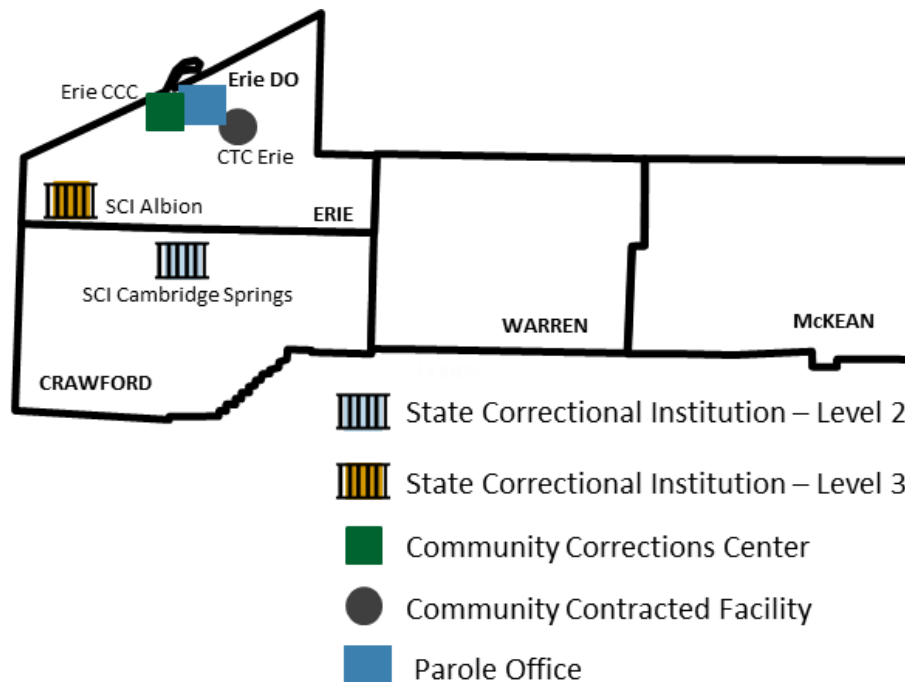

Region 3

Erie District

Community
Corrections
Centers (CCCs)

Community
Contract
Facilities (CCFs)

Contracted
County
Jails (CCJs)

Parole Offices

CCCs and CCFs in the Erie District

ERIE COUNTY

Erie CCC

137 West 2nd Street | Erie, PA 16507
Phone: 814.456.9112

CTC Erie

1928 Wager Road | Erie, PA 16509-4057
Phone: 814.825.0373

Erie District Parole Office

Individuals under parole supervision are to **REPORT to** the Erie District Office. The **address is listed below.**